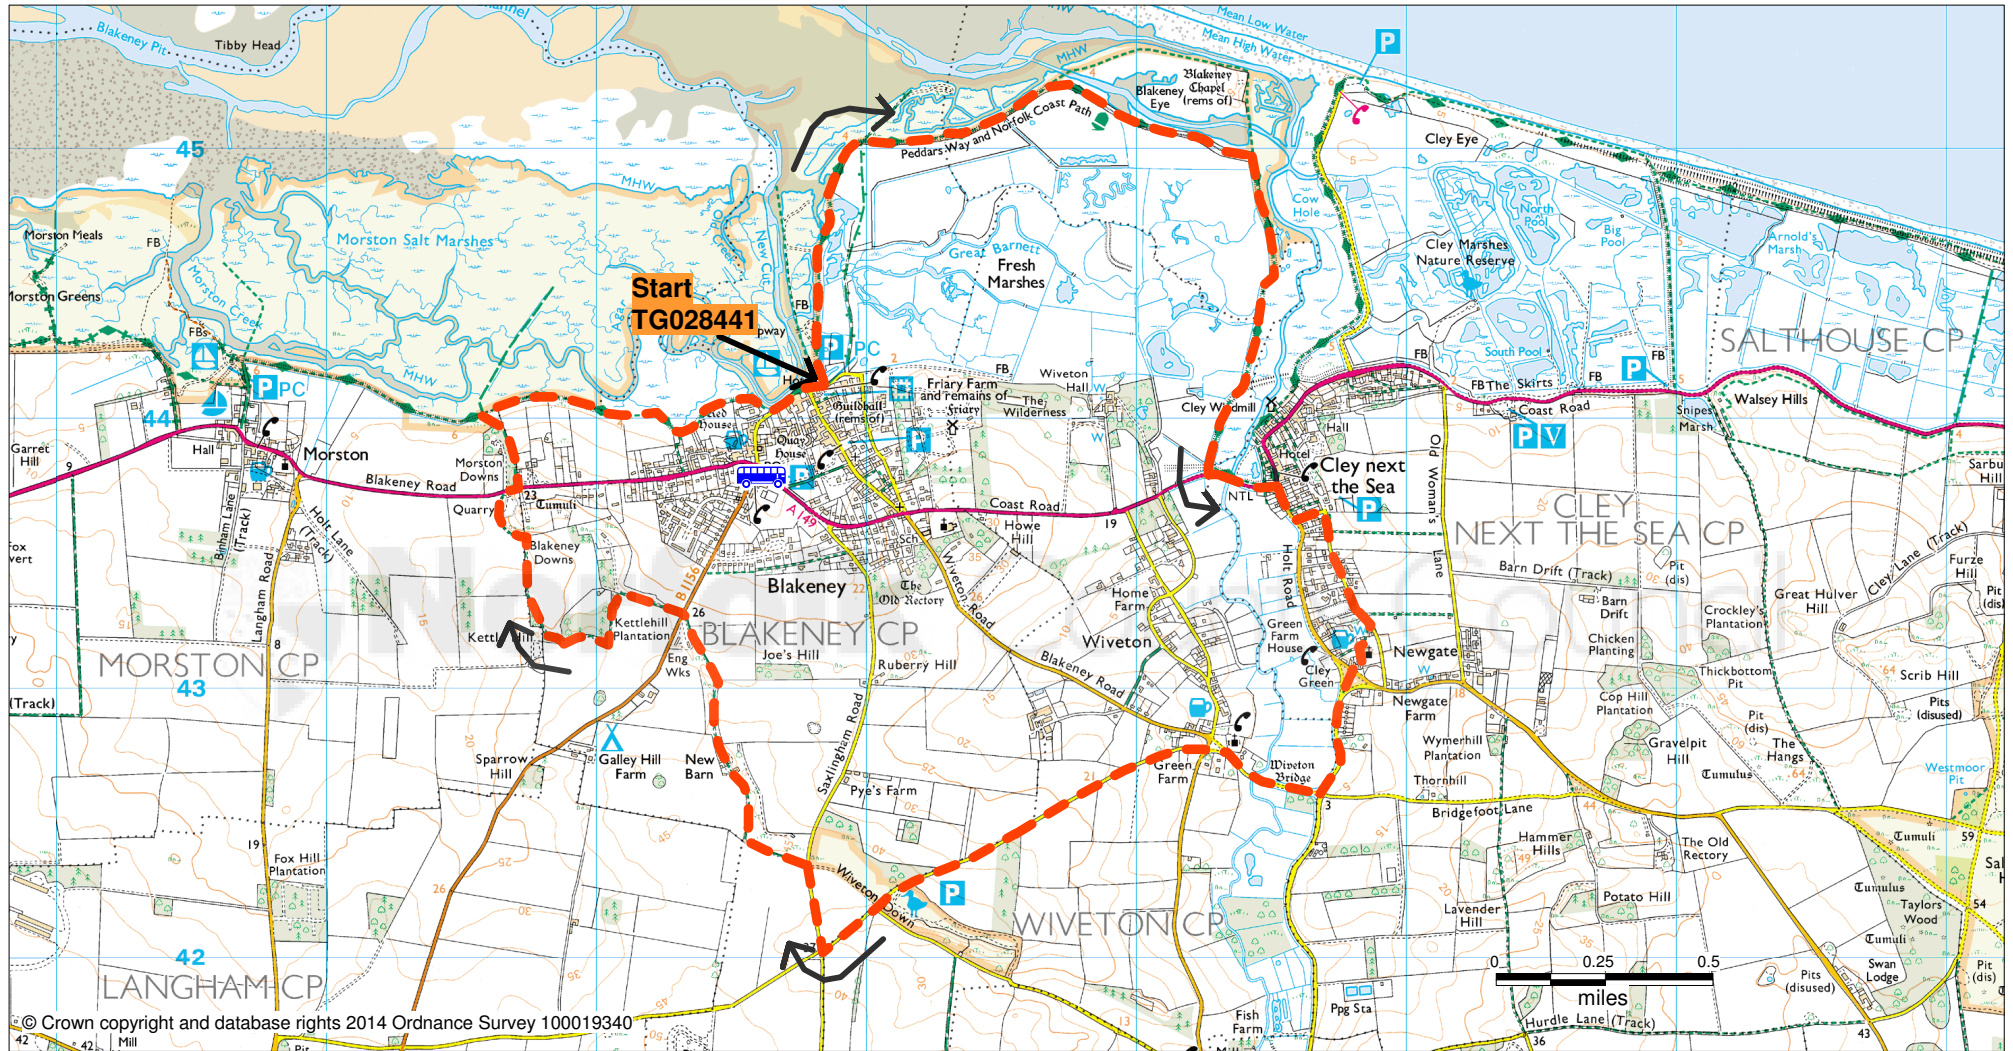

Circular Walk

Blakeney

Scale 1:27223

Walk Length: 7.5 miles

Route: 

© Crown copyright and database rights 2014 Ordnance Survey 100019340

www.norfolktrails.co.uk

 Norfolk County Council